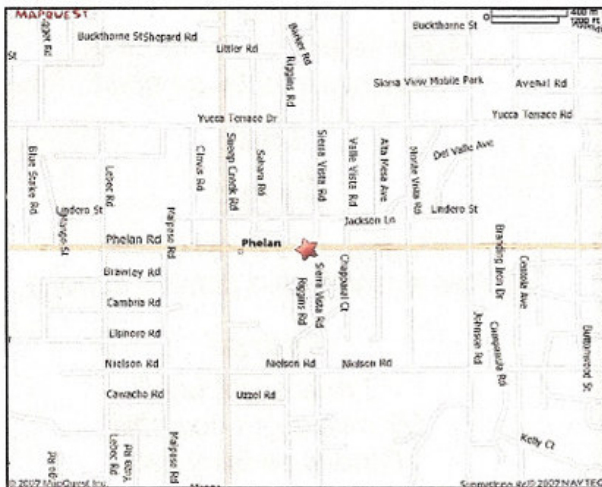

Directions

Take the 15 Fwy to Main Street Exit.
Go West on to Main Street.
Main Street turns into Phelan Road.
After you pass Johnson Rd it will be a little ways
down on the left.
The race begins at Galaxy Fitness.

Galaxy Fitness
4371 Phelan Road
Phelan, CA 92371
760-868-6398

Maps

The Phelan Chamber of Commerce Would Like
to Thank Our 5K Run Sponsors:

Phelan Piñon Hills
Community Service District

CONTACT INFORMATION

Phelan Chamber of Commerce
Monica Brook—Director
Address:
4774 Phelan Road #7
Phelan, CA 92371
760-868-5200

Phelan
Chamber of
Commerce
Presents
Their

\$5.00
Entry Fee
Includes t-shirt

5K Run/Walk

Saturday

September 13, 2008

During Phelan Phun Day
"Go Green" with "Flower Power"

Registration
6:00—6:45 a.m.

Race Starts
@7:00 a.m.

Race begins at:
Galaxy Fitness
4371 Phelan Road
Phelan, CA 92371