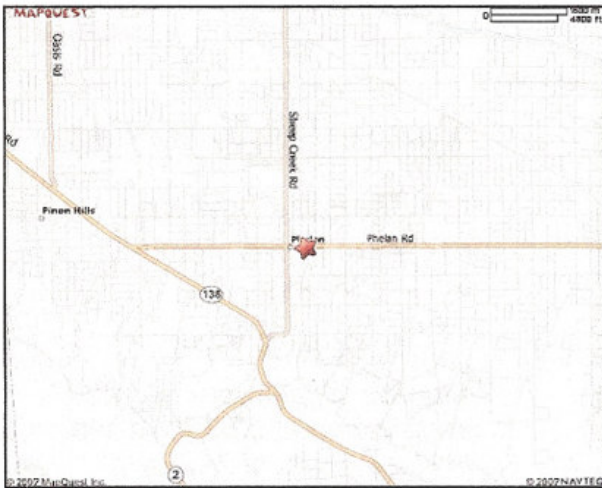

Directions

Take the 15 Fwy to Main Street Exit.
Go West on to Main Street.
Main Street turns into Phelan Road.
After you pass Johnson Rd it will be a little ways
down on the left.
The race begins at Galaxy Fitness.

Galaxy Fitness
4371 Phelan Road
Phelan, CA 92371
760-868-6398

Maps